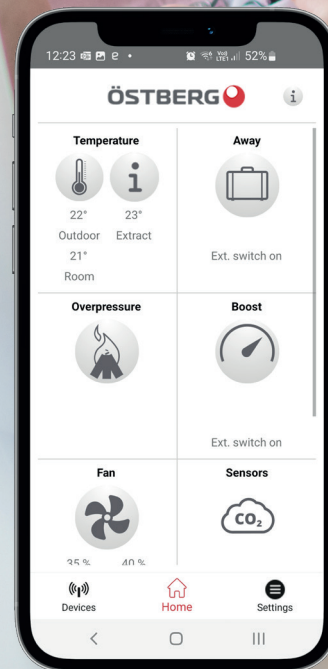

## IQC App

**NEWS!** App control that gives end users and installers access to all functions wherever you are. Included as standard upon delivery and replaces IQC Display as standard controller.

### TECHNICAL INFORMATION

- **APP** – Full function app that controls, configures and boots your HERU
- **FUNKTIONALITÄT** – Same as HERU IQC Display
- **CONNECTION** – Connects via Bluetooth or internet
- **SETUP** – Configuration of HERU
- **HERU SOFTWARE** – Software update in your HERU via notification in your IQC App (Android devices) or via computer (iOS or Android).

### TECHNICAL INFORMATION

The IQC Easy Controller is a new accessory that is used as a supplement for basic functions and efficient control of your air handling unit. The control unit is wired and intended for wall mounting.

### TECHNICAL INFORMATION

- **Graphical User Interface** – User friendly interface customized for the end user and the installer
  - Installation wizard that steps the installer through the installation
  - Status bar for quick overview
  - Quick info explaining the active panel
- **COLOR THEME** – Choose a light or dark color theme to match the interior design of your home
- **CLOCK**– Screen saver that also shows time and temperature
- **ALARM HISTORY** – Map the device's condition and facilitate service
- **COMMUNICATION** – Control your residential unit via radio and/or wired\*