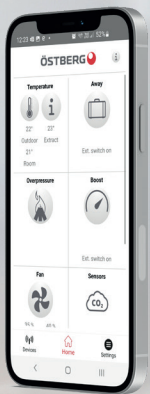

IQC App

	IQC App via Bluetooth	IQC App via the Cloud	IQC Easy	IQC Display	IQC Display + Active dock holder
20 m wireless range	✓	✓		✓	✓
100 m wireless range		✓		✓	✓
Infinite wireless range		✓			
Push notifications within range	✓	✓		✓	✓
Basic control functionality	✓	✓	✓	✓	✓
Advanced control functionality	✓	✓		✓	✓
Wired communication			✓		✓
Offline mode (unit)	✓		✓	✓	✓
Software update notification	✓ (Android)	✓ (Android)			
HERU Kitchen	✓	✓	✓	✓	✓
HERU 100-300 S/T	✓	✓	✓	✓	✓